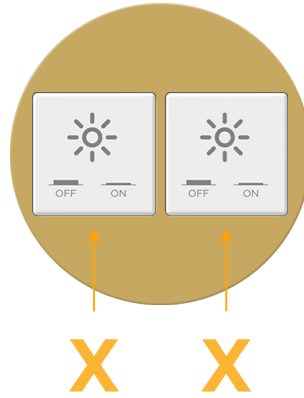

Bezel Finish: **SOLID BRASS**

Custom Finishes Available M-POWER-2TW-XX-BRRNDB

Features:

Module/Port Options:

- A Tamper Resistant AC Receptacle
- E USB-A & USB-C (20W)
- M Double USB-A (Fast Charging Ports - 18W)
- H HDMI
- 6 CAT 6
- 12 RJ 12
- X Switched AC
- Y 3-Way Switch (Low Voltage)
- V USB-C (45W High Speed Charging Port)
- S USB-C (25W High Speed Charging Port)
- R Switched AC (Rocker Switch)
- D Dimmer Switch

Plug:

Supplied with Low Profile Flat 45° Angle 120 VAC Plug

Optional Standard Straight 120 VAC Plug

Optional Straight 120 VAC Pass-through Plug

- CLEAN, COMPACT DESIGN
- STREAMLINED
- LOW PROFILE
- SIDE-EXITING CORDS
- PLUG & PLAY
- 6' AC CORD & PLUG (FLAT PLUG STANDARD)
- CUSTOMIZABLE CONFIGURATIONS AND FINISHES
- UL LISTED FOR MOUNTING IN FURNITURE
- 15A