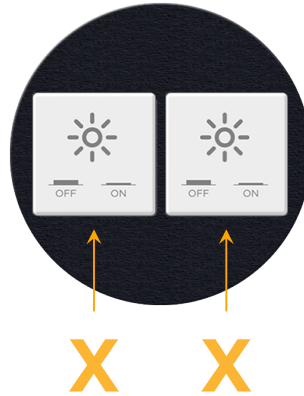

M-POWER-2T

AC POWER & DATA CONNECTIVITY SOLUTION

M-POWER-2TW-XX-BRND5B

Distributed by

Mormax Company, Inc.

8 Westchester Plaza

Elmsford, NY 10523

914-699-0101

sales@mormax.com

mormax.com

Metro Light & Power's line of power & data solutions offers sophisticated design elements combined with greater ease of installation. Streamlined and low-profile, enhanced by side-exiting cords, our outlets advance the industry with their cutting edge look and feel. We believe flexibility is key, and we provide a variety of mounting options, including the ability to mount in limited spaces. Our outlets are available in many finishes and configurations, in addition to a custom color and finish capability for our clients.

Bezel Finish: **BLACK (ZINC/STEEL)**

Custom Finishes Available M-POWER-2TW-XX-BRND5B

Features:

Module/Port Options:

- A Tamper Resistant AC Receptacle
- E USB-A & USB-C (20W)
- M Double USB-A (Fast Charging Ports - 18W)
- H HDMI
- 6 CAT 6
- 12 RJ 12
- X Switched AC
- Y 3-Way Switch (Low Voltage)
- V USB-C (45W High Speed Charging Port)
- S USB-C (25W High Speed Charging Port)
- R Switched AC (Rocker Switch)
- D Dimmer Switch

Plug:

Supplied with Low Profile Flat 45° Angle 120 VAC Plug

Optional Standard Straight 120 VAC Plug

Optional Straight 120 VAC Pass-through Plug

- CLEAN, COMPACT DESIGN
- STREAMLINED
- LOW PROFILE
- SIDE-EXITING CORDS
- PLUG & PLAY
- 6' AC CORD & PLUG (FLAT PLUG STANDARD)
- CUSTOMIZABLE CONFIGURATIONS AND FINISHES
- UL LISTED FOR MOUNTING IN FURNITURE
- 15A