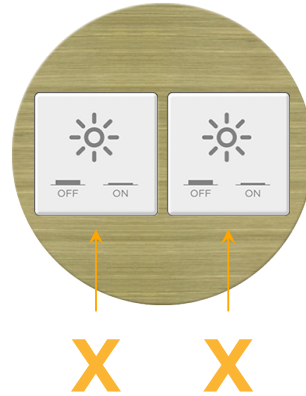

M-POWER-2T

AC POWER & DATA CONNECTIVITY SOLUTION

M-POWER-2TW-XX-BRARNDSB

Distributed by

Mormax Company, Inc.

8 Westchester Plaza

Elmsford, NY 10523

914-699-0101

sales@mormax.com

mormax.com

Metro Light & Power's line of power & data solutions offers sophisticated design elements combined with greater ease of installation. Streamlined and low-profile, enhanced by side-exiting cords, our outlets advance the industry with their cutting edge look and feel. We believe flexibility is key, and we provide a variety of mounting options, including the ability to mount in limited spaces. Our outlets are available in many finishes and configurations, in addition to a custom color and finish capability for our clients.

Bezel Finish: **BRASS ANTIQUED (ZINC/STEEL)**

Custom Finishes Available M-POWER-2TW-XX-BRARNDSB

Features:

Module/Port Options:

- A Tamper Resistant AC Receptacle
- E USB-A & USB-C (20W)
- M Double USB-A (Fast Charging Ports - 18W)
- H HDMI
- 6 CAT 6
- 12 RJ 12
- X Switched AC
- Y 3-Way Switch (Low Voltage)
- V USB-C (45W High Speed Charging Port)
- S USB-C (25W High Speed Charging Port)
- R Switched AC (Rocker Switch)
- D Dimmer Switch

Plug:

Supplied with Low Profile Flat 45° Angle 120 VAC Plug

Optional Standard Straight 120 VAC Plug

Optional Straight 120 VAC Pass-through Plug

- CLEAN, COMPACT DESIGN
- STREAMLINED
- LOW PROFILE
- SIDE-EXITING CORDS
- PLUG & PLAY
- 6' AC CORD & PLUG (FLAT PLUG STANDARD)
- CUSTOMIZABLE CONFIGURATIONS AND FINISHES
- UL LISTED FOR MOUNTING IN FURNITURE
- 15A