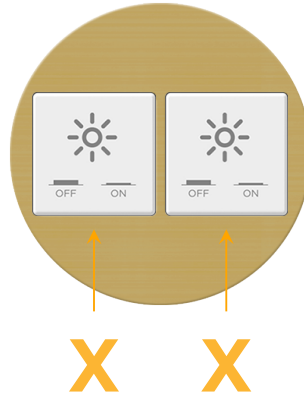

Bezel Finish: **SOLID BRASS BRUSHED**

Custom Finishes Available M-POWER-2TW-XX-BR4RNDB

Features:

Module/Port Options:

- A Tamper Resistant AC Receptacle
- E USB-A & USB-C (20W)
- M Double USB-A (Fast Charging Ports - 18W)
- H HDMI
- 6 CAT 6
- 12 RJ 12
- X Switched AC
- Y 3-Way Switch (Low Voltage)
- V USB-C (45W High Speed Charging Port)
- S USB-C (25W High Speed Charging Port)
- R Switched AC (Rocker Switch)
- D Dimmer Switch

Plug:

Supplied with Low Profile Flat 45° Angle 120 VAC Plug

Optional Standard Straight 120 VAC Plug

Optional Straight 120 VAC Pass-through Plug

- CLEAN, COMPACT DESIGN
- STREAMLINED
- LOW PROFILE
- SIDE-EXITING CORDS
- PLUG & PLAY
- 6' AC CORD & PLUG (FLAT PLUG STANDARD)
- CUSTOMIZABLE CONFIGURATIONS AND FINISHES
- UL LISTED FOR MOUNTING IN FURNITURE
- 15A