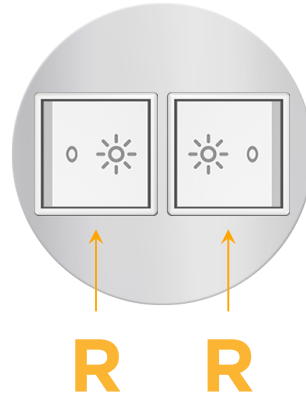

M-POWER-2T

AC POWER & DATA CONNECTIVITY SOLUTION

M-POWER-2TW-RR-SS8RNDB

Distributed by

Mormax Company, Inc.

8 Westchester Plaza

Elmsford, NY 10523

914-699-0101

sales@mormax.com

mormax.com

Metro Light & Power's line of power & data solutions offers sophisticated design elements combined with greater ease of installation. Streamlined and low-profile, enhanced by side-exiting cords, our outlets advance the industry with their cutting edge look and feel. We believe flexibility is key, and we provide a variety of mounting options, including the ability to mount in limited spaces. Our outlets are available in many finishes and configurations, in addition to a custom color and finish capability for our clients.

Bezel Finish: **STAINLESS STEEL MIRROR FINISH**

Custom Finishes Available M-POWER-2TW-RR-SS8RNDB

Features:

Module/Port Options:

- A Tamper Resistant AC Receptacle
- E USB-A & USB-C (20W)
- M Double USB-A (Fast Charging Ports - 18W)
- H HDMI
- 6 CAT 6
- 12 RJ 12
- X Switched AC
- Y 3-Way Switch (Low Voltage)
- V USB-C (45W High Speed Charging Port)
- S USB-C (25W High Speed Charging Port)
- R Switched AC (Rocker Switch)
- D Dimmer Switch

Plug:

Supplied with Low Profile Flat 45° Angle 120 VAC Plug

Optional Standard Straight 120 VAC Plug

Optional Straight 120 VAC Pass-through Plug

- CLEAN, COMPACT DESIGN
- STREAMLINED
- LOW PROFILE
- SIDE-EXITING CORDS
- PLUG & PLAY
- 6' AC CORD & PLUG (FLAT PLUG STANDARD)
- CUSTOMIZABLE CONFIGURATIONS AND FINISHES
- UL LISTED FOR MOUNTING IN FURNITURE
- 15A