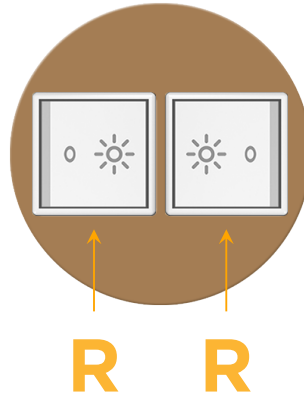

Bezel Finish: **SOLID BRONZE**

Custom Finishes Available M-POWER-2TW-RR-BZRND

Features:

Module/Port Options:

- A Tamper Resistant AC Receptacle
- E USB-A & USB-C (20W)
- M Double USB-A (Fast Charging Ports - 18W)
- H HDMI
- 6 CAT 6
- 12 RJ 12
- X Switched AC
- Y 3-Way Switch (Low Voltage)
- V USB-C (45W High Speed Charging Port)
- S USB-C (25W High Speed Charging Port)
- R Switched AC (Rocker Switch)
- D Dimmer Switch

Plug:

Supplied with Low Profile Flat 45° Angle 120 VAC Plug

Optional Standard Straight 120 VAC Plug

Optional Straight 120 VAC Pass-through Plug

- CLEAN, COMPACT DESIGN
- STREAMLINED
- LOW PROFILE
- SIDE-EXITING CORDS
- PLUG & PLAY
- 6' AC CORD & PLUG (FLAT PLUG STANDARD)
- CUSTOMIZABLE CONFIGURATIONS AND FINISHES
- UL LISTED FOR MOUNTING IN FURNITURE
- 15A