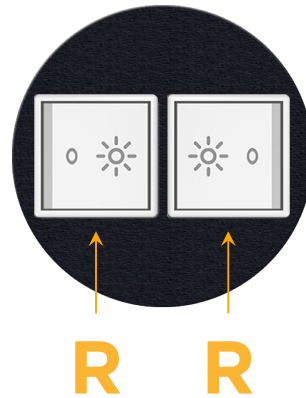

M-POWER-2T

AC POWER & DATA CONNECTIVITY SOLUTION

M-POWER-2TW-RR-BRNSB

Distributed by

Mormax Company, Inc.

8 Westchester Plaza

Elmsford, NY 10523

914-699-0101

sales@mormax.com

mormax.com

Metro Light & Power's line of power & data solutions offers sophisticated design elements combined with greater ease of installation. Streamlined and low-profile, enhanced by side-exiting cords, our outlets advance the industry with their cutting edge look and feel. We believe flexibility is key, and we provide a variety of mounting options, including the ability to mount in limited spaces. Our outlets are available in many finishes and configurations, in addition to a custom color and finish capability for our clients.

Bezel Finish: **BLACK (ZINC/STEEL)**

Custom Finishes Available M-POWER-2TW-RR-BRNSB

Features:

Module/Port Options:

- A Tamper Resistant AC Receptacle
- E USB-A & USB-C (20W)
- M Double USB-A (Fast Charging Ports - 18W)
- H HDMI
- 6 CAT 6
- 12 RJ 12
- X Switched AC
- Y 3-Way Switch (Low Voltage)
- V USB-C (45W High Speed Charging Port)
- S USB-C (25W High Speed Charging Port)
- R Switched AC (Rocker Switch)
- D Dimmer Switch

Plug:

Supplied with Low Profile Flat 45° Angle 120 VAC Plug

Optional Standard Straight 120 VAC Plug

Optional Straight 120 VAC Pass-through Plug

- CLEAN, COMPACT DESIGN
- STREAMLINED
- LOW PROFILE
- SIDE-EXITING CORDS
- PLUG & PLAY
- 6' AC CORD & PLUG (FLAT PLUG STANDARD)
- CUSTOMIZABLE CONFIGURATIONS AND FINISHES
- UL LISTED FOR MOUNTING IN FURNITURE
- 15A