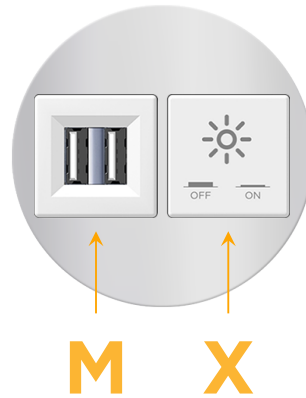

M-POWER-2T

AC POWER & DATA CONNECTIVITY SOLUTION

M-POWER-2TW-MX-SS8RNDB

Distributed by

Mormax Company, Inc.

8 Westchester Plaza

Elmsford, NY 10523

914-699-0101

sales@mormax.com

mormax.com

Metro Light & Power's line of power & data solutions offers sophisticated design elements combined with greater ease of installation. Streamlined and low-profile, enhanced by side-exiting cords, our outlets advance the industry with their cutting edge look and feel. We believe flexibility is key, and we provide a variety of mounting options, including the ability to mount in limited spaces. Our outlets are available in many finishes and configurations, in addition to a custom color and finish capability for our clients.

Bezel Finish: **STAINLESS STEEL MIRROR FINISH**

Custom Finishes Available M-POWER-2TW-MX-SS8RNDB

Features:

Module/Port Options:

- A Tamper Resistant AC Receptacle
- E USB-A & USB-C (20W)
- M Double USB-A (Fast Charging Ports - 18W)
- H HDMI
- 6 CAT 6
- 12 RJ 12
- X Switched AC
- Y 3-Way Switch (Low Voltage)
- V USB-C (45W High Speed Charging Port)
- S USB-C (25W High Speed Charging Port)
- R Switched AC (Rocker Switch)
- D Dimmer Switch

Plug:

Supplied with Low Profile Flat 45° Angle 120 VAC Plug

Optional Standard Straight 120 VAC Plug

Optional Straight 120 VAC Pass-through Plug

- CLEAN, COMPACT DESIGN
- STREAMLINED
- LOW PROFILE
- SIDE-EXITING CORDS
- PLUG & PLAY
- 6' AC CORD & PLUG (FLAT PLUG STANDARD)
- CUSTOMIZABLE CONFIGURATIONS AND FINISHES
- UL LISTED FOR MOUNTING IN FURNITURE
- 15A