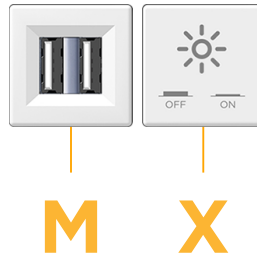

Features:

Module/Port Options:

- **A** Tamper Resistant AC Receptacle
- **E** USB-A & USB-C (20W)
- **M** Double USB-A (Fast Charging Ports - 18W)
- **H** HDMI
- **6** CAT 6
- **12** RJ 12
- **X** Switched AC
- **Y** 3-Way Switch (Low Voltage)
- **V** USB-C (45W High Speed Charging Port)
- **S** USB-C (25W High Speed Charging Port)
- **R** Switched AC (Rocker Switch)
- **D** Dimmer Switch

Plug:

Supplied with Low Profile Flat 45° Angle 120 VAC Plug

Optional Standard Straight 120 VAC Plug

Optional Straight 120 VAC Pass-through Plug

- CLEAN, COMPACT DESIGN
- STREAMLINED
- LOW PROFILE
- SIDE-EXITING CORDS
- PLUG & PLAY
- 6' AC CORD & PLUG (FLAT PLUG STANDARD)
- CUSTOMIZABLE CONFIGURATIONS AND FINISHES
- UL LISTED FOR MOUNTING IN FURNITURE
- 15A