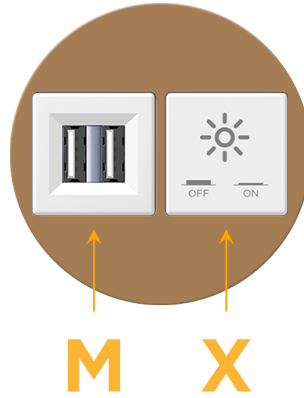

Bezel Finish: **SOLID BRONZE**

Custom Finishes Available M-POWER-2TW-MX-BZRND

Features:

Module/Port Options:

- A Tamper Resistant AC Receptacle
- E USB-A & USB-C (20W)
- M Double USB-A (Fast Charging Ports - 18W)
- H HDMI
- 6 CAT 6
- 12 RJ 12
- X Switched AC
- Y 3-Way Switch (Low Voltage)
- V USB-C (45W High Speed Charging Port)
- S USB-C (25W High Speed Charging Port)
- R Switched AC (Rocker Switch)
- D Dimmer Switch

Plug:

Supplied with Low Profile Flat 45° Angle 120 VAC Plug

Optional Standard Straight 120 VAC Plug

Optional Straight 120 VAC Pass-through Plug

- CLEAN, COMPACT DESIGN
- STREAMLINED
- LOW PROFILE
- SIDE-EXITING CORDS
- PLUG & PLAY
- 6' AC CORD & PLUG (FLAT PLUG STANDARD)
- CUSTOMIZABLE CONFIGURATIONS AND FINISHES
- UL LISTED FOR MOUNTING IN FURNITURE
- 15A