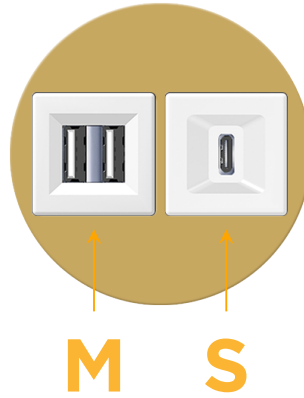

M-POWER-2T

AC POWER & DATA CONNECTIVITY SOLUTION

M-POWER-2TW-MS-BRRNDB

Distributed by

Mormax Company, Inc.

8 Westchester Plaza

Elmsford, NY 10523

914-699-0101

sales@mormax.com

mormax.com

Metro Light & Power's line of power & data solutions offers sophisticated design elements combined with greater ease of installation. Streamlined and low-profile, enhanced by side-exiting cords, our outlets advance the industry with their cutting edge look and feel. We believe flexibility is key, and we provide a variety of mounting options, including the ability to mount in limited spaces. Our outlets are available in many finishes and configurations, in addition to a custom color and finish capability for our clients.

Bezel Finish: **SOLID BRASS**

Custom Finishes Available M-POWER-2TW-MS-BRRNDB

Features:

Module/Port Options:

- A Tamper Resistant AC Receptacle
- E USB-A & USB-C (20W)
- M Double USB-A (Fast Charging Ports - 18W)
- H HDMI
- 6 CAT 6
- 12 RJ 12
- X Switched AC
- Y 3-Way Switch (Low Voltage)
- V USB-C (45W High Speed Charging Port)
- S USB-C (25W High Speed Charging Port)
- R Switched AC (Rocker Switch)
- D Dimmer Switch

Plug:

Supplied with Low Profile Flat 45° Angle 120 VAC Plug

Optional Standard Straight 120 VAC Plug

Optional Straight 120 VAC Pass-through Plug

- CLEAN, COMPACT DESIGN
- STREAMLINED
- LOW PROFILE
- SIDE-EXITING CORDS
- PLUG & PLAY
- 6' AC CORD & PLUG (FLAT PLUG STANDARD)
- CUSTOMIZABLE CONFIGURATIONS AND FINISHES
- UL LISTED FOR MOUNTING IN FURNITURE
- 15A