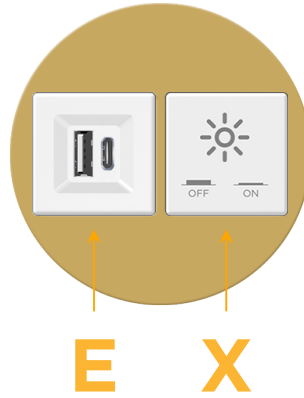

Bezel Finish: **SOLID BRASS**

Custom Finishes Available M-POWER-2TW-EX-BRRNDB

Features:

Module/Port Options:

- A Tamper Resistant AC Receptacle
- E USB-A & USB-C (20W)
- M Double USB-A (Fast Charging Ports - 18W)
- H HDMI
- 6 CAT 6
- 12 RJ 12
- X Switched AC
- Y 3-Way Switch (Low Voltage)
- V USB-C (45W High Speed Charging Port)
- S USB-C (25W High Speed Charging Port)
- R Switched AC (Rocker Switch)
- D Dimmer Switch

Plug:

Supplied with Low Profile Flat 45° Angle 120 VAC Plug

Optional Standard Straight 120 VAC Plug

Optional Straight 120 VAC Pass-through Plug

- CLEAN, COMPACT DESIGN
- STREAMLINED
- LOW PROFILE
- SIDE-EXITING CORDS
- PLUG & PLAY
- 6' AC CORD & PLUG (FLAT PLUG STANDARD)
- CUSTOMIZABLE CONFIGURATIONS AND FINISHES
- UL LISTED FOR MOUNTING IN FURNITURE
- 15A