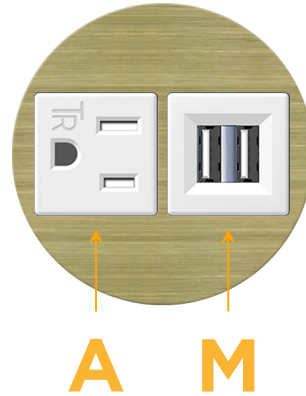

M-POWER-2T

AC POWER & DATA CONNECTIVITY SOLUTION

M-POWER-2TW-AM-BRARNDSB

Distributed by

Mormax Company, Inc.

8 Westchester Plaza

Elmsford, NY 10523

914-699-0101

sales@mormax.com

mormax.com

Metro Light & Power's line of power & data solutions offers sophisticated design elements combined with greater ease of installation. Streamlined and low-profile, enhanced by side-exiting cords, our outlets advance the industry with their cutting edge look and feel. We believe flexibility is key, and we provide a variety of mounting options, including the ability to mount in limited spaces. Our outlets are available in many finishes and configurations, in addition to a custom color and finish capability for our clients.

Bezel Finish: **BRASS ANTIQUED (ZINC/STEEL)**

Custom Finishes Available M-POWER-2TW-AM-BRARNDSB

Features:

Module/Port Options:

- **A** Tamper Resistant AC Receptacle
- **E** USB-A & USB-C (20W)
- **M** Double USB-A (Fast Charging Ports - 18W)
- **H** HDMI
- **6** CAT 6
- **12** RJ 12
- **X** Switched AC
- **Y** 3-Way Switch (Low Voltage)
- **V** USB-C (45W High Speed Charging Port)
- **S** USB-C (25W High Speed Charging Port)
- **R** Switched AC (Rocker Switch)
- **D** Dimmer Switch

Plug:

Supplied with Low Profile Flat 45° Angle 120 VAC Plug

Optional Standard Straight 120 VAC Plug

Optional Straight 120 VAC Pass-through Plug

- CLEAN, COMPACT DESIGN
- STREAMLINED
- LOW PROFILE
- SIDE-EXITING CORDS
- PLUG & PLAY
- 6' AC CORD & PLUG (FLAT PLUG STANDARD)
- CUSTOMIZABLE CONFIGURATIONS AND FINISHES
- UL LISTED FOR MOUNTING IN FURNITURE
- 15A