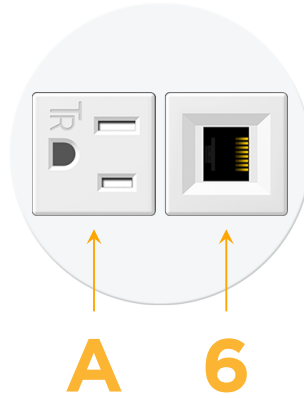

Bezel Finish: **WHITE (STEEL)**

Custom Finishes Available M-POWER-2TW-A6-WRNDB

Features:

Module/Port Options:

- A Tamper Resistant AC Receptacle
- E USB-A & USB-C (20W)
- M Double USB-A (Fast Charging Ports - 18W)
- H HDMI
- 6 CAT 6
- 12 RJ 12
- X Switched AC
- Y 3-Way Switch (Low Voltage)
- V USB-C (45W High Speed Charging Port)
- S USB-C (25W High Speed Charging Port)
- R Switched AC (Rocker Switch)
- D Dimmer Switch

Plug:

Supplied with Low Profile Flat 45° Angle 120 VAC Plug

Optional Standard Straight 120 VAC Plug

Optional Straight 120 VAC Pass-through Plug

- CLEAN, COMPACT DESIGN
- STREAMLINED
- LOW PROFILE
- SIDE-EXITING CORDS
- PLUG & PLAY
- 6' AC CORD & PLUG (FLAT PLUG STANDARD)
- CUSTOMIZABLE CONFIGURATIONS AND FINISHES
- UL LISTED FOR MOUNTING IN FURNITURE
- 15A