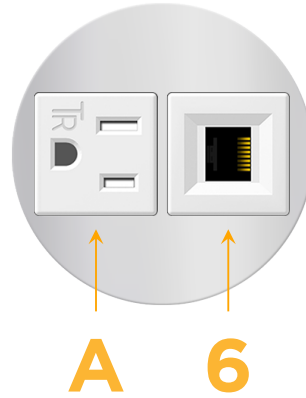

M-POWER-2T

AC POWER & DATA CONNECTIVITY SOLUTION

M-POWER-2TW-A6-SS8RNDB

Distributed by

Mormax Company, Inc.

8 Westchester Plaza

Elmsford, NY 10523

914-699-0101

sales@mormax.com

mormax.com

Metro Light & Power's line of power & data solutions offers sophisticated design elements combined with greater ease of installation. Streamlined and low-profile, enhanced by side-exiting cords, our outlets advance the industry with their cutting edge look and feel. We believe flexibility is key, and we provide a variety of mounting options, including the ability to mount in limited spaces. Our outlets are available in many finishes and configurations, in addition to a custom color and finish capability for our clients.

Bezel Finish: **STAINLESS STEEL MIRROR FINISH**

Custom Finishes Available M-POWER-2TW-A6-SS8RNDB

Features:

Module/Port Options:

- A Tamper Resistant AC Receptacle
- E USB-A & USB-C (20W)
- M Double USB-A (Fast Charging Ports - 18W)
- H HDMI
- 6 CAT 6
- 12 RJ 12
- X Switched AC
- Y 3-Way Switch (Low Voltage)
- V USB-C (45W High Speed Charging Port)
- S USB-C (25W High Speed Charging Port)
- R Switched AC (Rocker Switch)
- D Dimmer Switch

Plug:

Supplied with Low Profile Flat 45° Angle 120 VAC Plug

Optional Standard Straight 120 VAC Plug

Optional Straight 120 VAC Pass-through Plug

- CLEAN, COMPACT DESIGN
- STREAMLINED
- LOW PROFILE
- SIDE-EXITING CORDS
- PLUG & PLAY
- 6' AC CORD & PLUG (FLAT PLUG STANDARD)
- CUSTOMIZABLE CONFIGURATIONS AND FINISHES
- UL LISTED FOR MOUNTING IN FURNITURE
- 15A