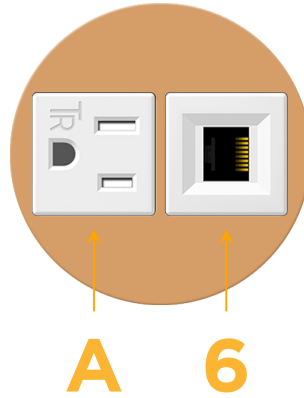

Bezel Finish: **SOLID COPPER**

Custom Finishes Available M-POWER-2TW-A6-CRNDDB

Features:

Module/Port Options:

- A Tamper Resistant AC Receptacle
- E USB-A & USB-C (20W)
- M Double USB-A (Fast Charging Ports - 18W)
- H HDMI
- 6 CAT 6
- 12 RJ 12
- X Switched AC
- Y 3-Way Switch (Low Voltage)
- V USB-C (45W High Speed Charging Port)
- S USB-C (25W High Speed Charging Port)
- R Switched AC (Rocker Switch)
- D Dimmer Switch

Plug:

Supplied with Low Profile Flat 45° Angle 120 VAC Plug

Optional Standard Straight 120 VAC Plug

Optional Straight 120 VAC Pass-through Plug

- CLEAN, COMPACT DESIGN
- STREAMLINED
- LOW PROFILE
- SIDE-EXITING CORDS
- PLUG & PLAY
- 6' AC CORD & PLUG (FLAT PLUG STANDARD)
- CUSTOMIZABLE CONFIGURATIONS AND FINISHES
- UL LISTED FOR MOUNTING IN FURNITURE
- 15A

M-POWER-2T

AC POWER & DATA CONNECTIVITY SOLUTION

M-POWER-2TW-A6-CRND

Specs:

Modules/Ports:

- A Tamper Resistant AC Receptacle
- 6 CAT 6

Distributed by

Mormax Company, Inc.