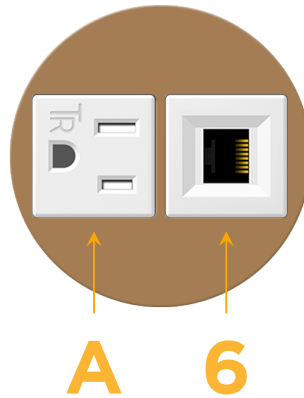

M-POWER-2T

AC POWER & DATA CONNECTIVITY SOLUTION

M-POWER-2TW-A6-BZRND

Distributed by

Mormax Company, Inc.

8 Westchester Plaza

Elmsford, NY 10523

914-699-0101

sales@mormax.com

mormax.com

Metro Light & Power's line of power & data solutions offers sophisticated design elements combined with greater ease of installation. Streamlined and low-profile, enhanced by side-exiting cords, our outlets advance the industry with their cutting edge look and feel. We believe flexibility is key, and we provide a variety of mounting options, including the ability to mount in limited spaces. Our outlets are available in many finishes and configurations, in addition to a custom color and finish capability for our clients.

Bezel Finish: **SOLID BRONZE**

Custom Finishes Available M-POWER-2TW-A6-BZRND

Features:

Module/Port Options:

- A Tamper Resistant AC Receptacle
- E USB-A & USB-C (20W)
- M Double USB-A (Fast Charging Ports - 18W)
- H HDMI
- 6 CAT 6
- 12 RJ 12
- X Switched AC
- Y 3-Way Switch (Low Voltage)
- V USB-C (45W High Speed Charging Port)
- S USB-C (25W High Speed Charging Port)
- R Switched AC (Rocker Switch)
- D Dimmer Switch

Plug:

Supplied with Low Profile Flat 45° Angle 120 VAC Plug

Optional Standard Straight 120 VAC Plug

Optional Straight 120 VAC Pass-through Plug

- CLEAN, COMPACT DESIGN
- STREAMLINED
- LOW PROFILE
- SIDE-EXITING CORDS
- PLUG & PLAY
- 6' AC CORD & PLUG (FLAT PLUG STANDARD)
- CUSTOMIZABLE CONFIGURATIONS AND FINISHES
- UL LISTED FOR MOUNTING IN FURNITURE
- 15A