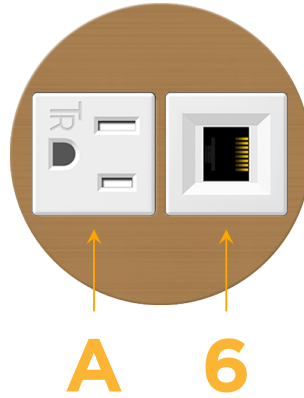

Bezel Finish: **SOLID BRONZE BRUSHED**

Custom Finishes Available M-POWER-2TW-A6-BZ4RNDB

Features:

Module/Port Options:

- A Tamper Resistant AC Receptacle
- E USB-A & USB-C (20W)
- M Double USB-A (Fast Charging Ports - 18W)
- H HDMI
- 6 CAT 6
- 12 RJ 12
- X Switched AC
- Y 3-Way Switch (Low Voltage)
- V USB-C (45W High Speed Charging Port)
- S USB-C (25W High Speed Charging Port)
- R Switched AC (Rocker Switch)
- D Dimmer Switch

Plug:

Supplied with Low Profile Flat 45° Angle 120 VAC Plug

Optional Standard Straight 120 VAC Plug

Optional Straight 120 VAC Pass-through Plug

- CLEAN, COMPACT DESIGN
- STREAMLINED
- LOW PROFILE
- SIDE-EXITING CORDS
- PLUG & PLAY
- 6' AC CORD & PLUG (FLAT PLUG STANDARD)
- CUSTOMIZABLE CONFIGURATIONS AND FINISHES
- UL LISTED FOR MOUNTING IN FURNITURE
- 15A

M-POWER-2T

AC POWER & DATA CONNECTIVITY SOLUTION

M-POWER-2TW-A6-BZ4RND

Specs:

Modules/Ports:

- A Tamper Resistant AC Receptacle
- 6 CAT 6

Distributed by

Mormax Company, Inc.