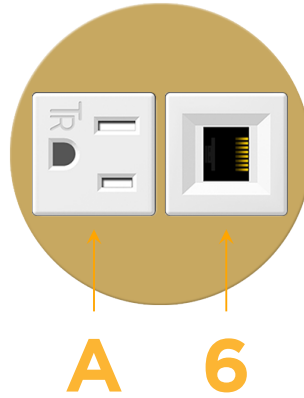

M-POWER-2T

AC POWER & DATA CONNECTIVITY SOLUTION

M-POWER-2TW-A6-BRRNDB

Distributed by

Mormax Company, Inc.

8 Westchester Plaza

Elmsford, NY 10523

914-699-0101

sales@mormax.com

mormax.com

Metro Light & Power's line of power & data solutions offers sophisticated design elements combined with greater ease of installation. Streamlined and low-profile, enhanced by side-exiting cords, our outlets advance the industry with their cutting edge look and feel. We believe flexibility is key, and we provide a variety of mounting options, including the ability to mount in limited spaces. Our outlets are available in many finishes and configurations, in addition to a custom color and finish capability for our clients.

Bezel Finish: **SOLID BRASS**

Custom Finishes Available M-POWER-2TW-A6-BRRNDB

Features:

Module/Port Options:

- **A** Tamper Resistant AC Receptacle
- **E** USB-A & USB-C (20W)
- **M** Double USB-A (Fast Charging Ports - 18W)
- **H** HDMI
- **6** CAT 6
- **12** RJ 12
- **X** Switched AC
- **Y** 3-Way Switch (Low Voltage)
- **V** USB-C (45W High Speed Charging Port)
- **S** USB-C (25W High Speed Charging Port)
- **R** Switched AC (Rocker Switch)
- **D** Dimmer Switch

Plug:

Supplied with Low Profile Flat 45° Angle 120 VAC Plug

Optional Standard Straight 120 VAC Plug

Optional Straight 120 VAC Pass-through Plug

- CLEAN, COMPACT DESIGN
- STREAMLINED
- LOW PROFILE
- SIDE-EXITING CORDS
- PLUG & PLAY
- 6' AC CORD & PLUG (FLAT PLUG STANDARD)
- CUSTOMIZABLE CONFIGURATIONS AND FINISHES
- UL LISTED FOR MOUNTING IN FURNITURE
- 15A