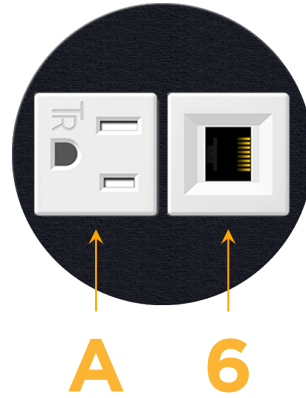

M-POWER-2T

AC POWER & DATA CONNECTIVITY SOLUTION

M-POWER-2TW-A6-BRNSB

Distributed by

Mormax Company, Inc.

8 Westchester Plaza

Elmsford, NY 10523

914-699-0101

sales@mormax.com

mormax.com

Metro Light & Power's line of power & data solutions offers sophisticated design elements combined with greater ease of installation. Streamlined and low-profile, enhanced by side-exiting cords, our outlets advance the industry with their cutting edge look and feel. We believe flexibility is key, and we provide a variety of mounting options, including the ability to mount in limited spaces. Our outlets are available in many finishes and configurations, in addition to a custom color and finish capability for our clients.

Bezel Finish: **BLACK (ZINC/STEEL)**

Custom Finishes Available M-POWER-2TW-A6-BRNSB

Features:

Module/Port Options:

- A Tamper Resistant AC Receptacle
- E USB-A & USB-C (20W)
- M Double USB-A (Fast Charging Ports - 18W)
- H HDMI
- 6 CAT 6
- 12 RJ 12
- X Switched AC
- Y 3-Way Switch (Low Voltage)
- V USB-C (45W High Speed Charging Port)
- S USB-C (25W High Speed Charging Port)
- R Switched AC (Rocker Switch)
- D Dimmer Switch

Plug:

Supplied with Low Profile Flat 45° Angle 120 VAC Plug

Optional Standard Straight 120 VAC Plug

Optional Straight 120 VAC Pass-through Plug

- CLEAN, COMPACT DESIGN
- STREAMLINED
- LOW PROFILE
- SIDE-EXITING CORDS
- PLUG & PLAY
- 6' AC CORD & PLUG (FLAT PLUG STANDARD)
- CUSTOMIZABLE CONFIGURATIONS AND FINISHES
- UL LISTED FOR MOUNTING IN FURNITURE
- 15A