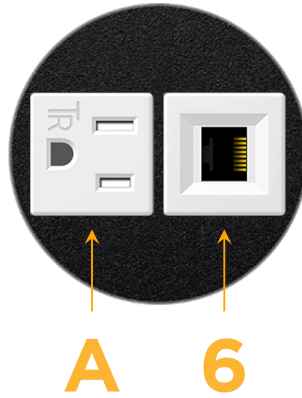

Bezel Finish: **BLACK (STEEL)**

Custom Finishes Available M-POWER-2TW-A6-BRNDDB

Features:

Module/Port Options:

- A Tamper Resistant AC Receptacle
- E USB-A & USB-C (20W)
- M Double USB-A (Fast Charging Ports - 18W)
- H HDMI
- 6 CAT 6
- 12 RJ 12
- X Switched AC
- Y 3-Way Switch (Low Voltage)
- V USB-C (45W High Speed Charging Port)
- S USB-C (25W High Speed Charging Port)
- R Switched AC (Rocker Switch)
- D Dimmer Switch

Plug:

Supplied with Low Profile Flat 45° Angle 120 VAC Plug

Optional Standard Straight 120 VAC Plug

Optional Straight 120 VAC Pass-through Plug

- CLEAN, COMPACT DESIGN
- STREAMLINED
- LOW PROFILE
- SIDE-EXITING CORDS
- PLUG & PLAY
- 6' AC CORD & PLUG (FLAT PLUG STANDARD)
- CUSTOMIZABLE CONFIGURATIONS AND FINISHES
- UL LISTED FOR MOUNTING IN FURNITURE
- 15A

M-POWER-2T

AC POWER & DATA CONNECTIVITY SOLUTION

M-POWER-2TW-A6-BRNDB

Specs:

Modules/Ports:

- A Tamper Resistant AC Receptacle
- 6 CAT 6

Distributed by

Mormax Company, Inc.