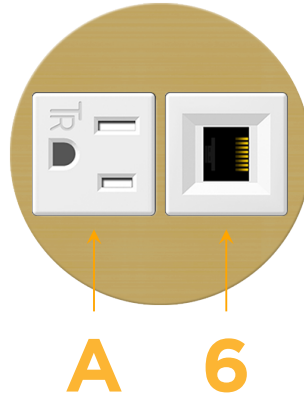

Bezel Finish: **SOLID BRASS BRUSHED**

Custom Finishes Available M-POWER-2TW-A6-BR4RNDB

Features:

Module/Port Options:

- A Tamper Resistant AC Receptacle
- E USB-A & USB-C (20W)
- M Double USB-A (Fast Charging Ports - 18W)
- H HDMI
- 6 CAT 6
- 12 RJ 12
- X Switched AC
- Y 3-Way Switch (Low Voltage)
- V USB-C (45W High Speed Charging Port)
- S USB-C (25W High Speed Charging Port)
- R Switched AC (Rocker Switch)
- D Dimmer Switch

Plug:

Supplied with Low Profile Flat 45° Angle 120 VAC Plug

Optional Standard Straight 120 VAC Plug

Optional Straight 120 VAC Pass-through Plug

- CLEAN, COMPACT DESIGN
- STREAMLINED
- LOW PROFILE
- SIDE-EXITING CORDS
- PLUG & PLAY
- 6' AC CORD & PLUG (FLAT PLUG STANDARD)
- CUSTOMIZABLE CONFIGURATIONS AND FINISHES
- UL LISTED FOR MOUNTING IN FURNITURE
- 15A

M-POWER-2T

AC POWER & DATA CONNECTIVITY SOLUTION

M-POWER-2TW-A6-BR4RND

Specs:

Modules/Ports:

- A Tamper Resistant AC Receptacle
- 6 CAT 6

Distributed by

Mormax Company, Inc.