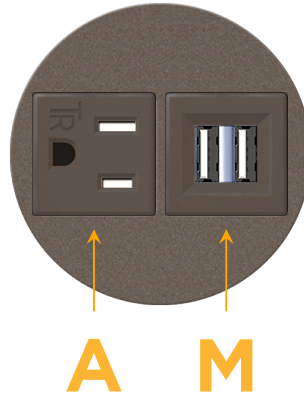

M-POWER-2T

AC POWER & DATA CONNECTIVITY SOLUTION

M-POWER-2TRZ-AM-RZRNSB

Distributed by

Mormax Company, Inc.

8 Westchester Plaza

Elmsford, NY 10523

914-699-0101

sales@mormax.com

mormax.com

Metro Light & Power's line of power & data solutions offers sophisticated design elements combined with greater ease of installation. Streamlined and low-profile, enhanced by side-exiting cords, our outlets advance the industry with their cutting edge look and feel. We believe flexibility is key, and we provide a variety of mounting options, including the ability to mount in limited spaces. Our outlets are available in many finishes and configurations, in addition to a custom color and finish capability for our clients.

Bezel Finish: **UNICOLOR™ OIL RUBBED BRONZE (ZINC/STEEL)**

Custom Finishes Available M-POWER-2TRZ-AM-RZRNSB

Features:

Module/Port Options:

- **A** Tamper Resistant AC Receptacle
- **E** USB-A & USB-C (20W)
- **M** Double USB-A (Fast Charging Ports - 18W)
- **H** HDMI
- **6** CAT 6
- **12** RJ 12
- **X** Switched AC
- **Y** 3-Way Switch (Low Voltage)
- **V** USB-C (45W High Speed Charging Port)
- **S** USB-C (25W High Speed Charging Port)
- **R** Switched AC (Rocker Switch)
- **D** Dimmer Switch

Plug:

Supplied with Low Profile Flat 45° Angle 120 VAC Plug

Optional Standard Straight 120 VAC Plug

Optional Straight 120 VAC Pass-through Plug

- CLEAN, COMPACT DESIGN
- STREAMLINED
- LOW PROFILE
- SIDE-EXITING CORDS
- PLUG & PLAY
- 6' AC CORD & PLUG (FLAT PLUG STANDARD)
- CUSTOMIZABLE CONFIGURATIONS AND FINISHES
- UL LISTED FOR MOUNTING IN FURNITURE
- 15A