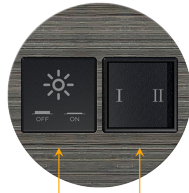

Mormax Company, Inc.

8 Westchester Plaza

Elmsford, NY 10523

914-699-0101

sales@mormax.com

mormax.com

Metro Light & Power's line of power & data solutions offers sophisticated design elements combined with greater ease of installation. Streamlined and low-profile, enhanced by side-exiting cords, our outlets advance the industry with their cutting edge look and feel. We believe flexibility is key, and we provide a variety of mounting options, including the ability to mount in limited spaces. Our outlets are available in many finishes and configurations, in addition to a custom color and finish capability for our clients.

Bezel Finish: **GUNMETAL (ZINC/STEEL)**

Custom Finishes Available M-POWER-2T-XY-S3RND5B(2)

XY