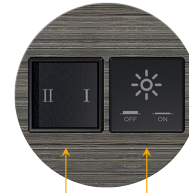

YX

Features:

Module/Port Options:

- **A** Tamper Resistant AC Receptacle
- **E** USB-A & USB-C (20W)
- **M** Double USB-A (Fast Charging Ports - 18W)
- **H** HDMI
- **6** CAT 6
- **12** RJ 12
- **X** Switched AC
- **Y** 3-Way Switch (Low Voltage)
- **V** USB-C (45W High Speed Charging Port)
- **S** USB-C (25W High Speed Charging Port)
- **R** Switched AC (Rocker Switch)
- **D** Dimmer Switch

Plug:

Supplied with Low Profile Flat 45° Angle 120 VAC Plug

Optional Standard Straight 120 VAC Plug

Optional Straight 120 VAC Pass-through Plug

- CLEAN, COMPACT DESIGN
- STREAMLINED
- LOW PROFILE
- SIDE-EXITING CORDS
- PLUG & PLAY
- 6' AC CORD & PLUG (FLAT PLUG STANDARD)
- CUSTOMIZABLE CONFIGURATIONS AND FINISHES
- UL LISTED FOR MOUNTING IN FURNITURE
- 15A

UL LISTED AND APPROVED FOR USE ONLY WITH METRO LIGHT & POWER'S UL LISTED LEDS & CLASS 2 UL LISTED LED DRIVERS