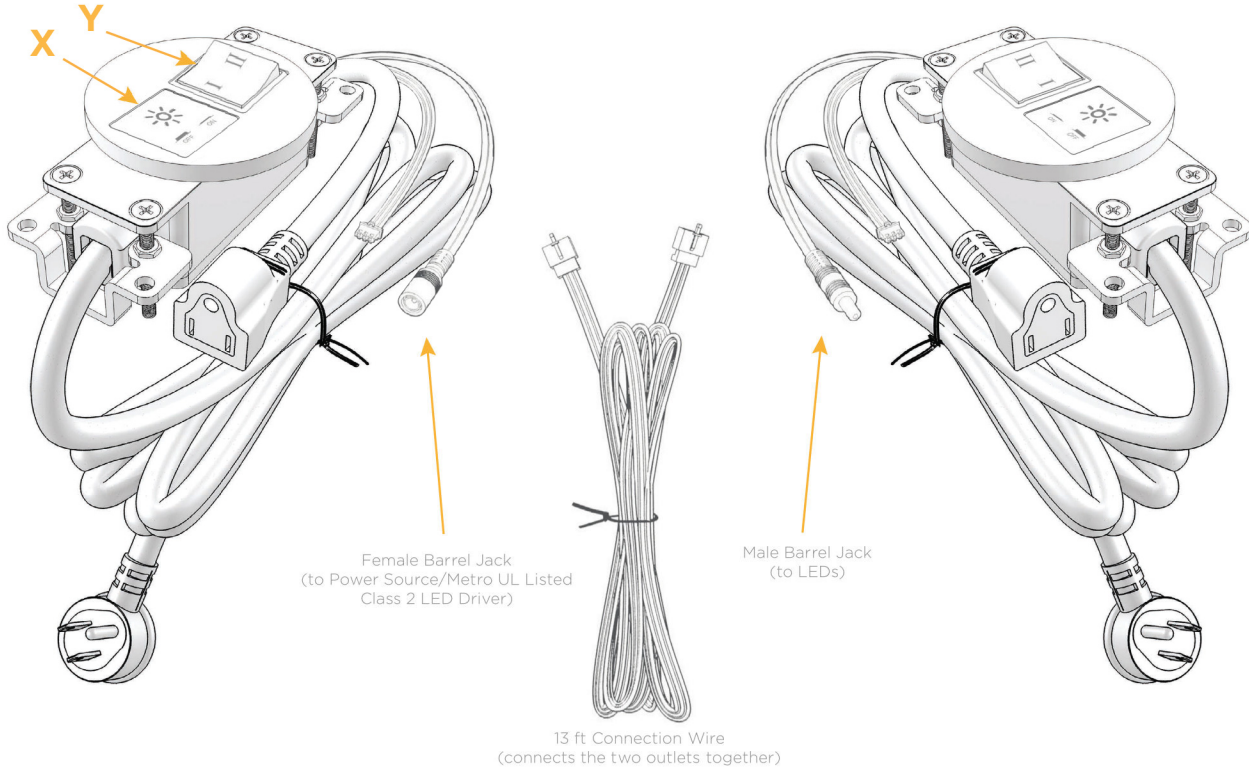

Bezel Finish: **SOLID BRONZE**

Custom Finishes Available M-POWER-2T-XY-BZRND(2)

Features:

Module/Port Options:

- A** Tamper Resistant AC Receptacle
- E** USB-A & USB-C (20W)
- M** Double USB-A (Fast Charging Ports - 18W)
- H** HDMI
- 6** CAT 6
- 12** RJ 12
- X** Switched AC
- Y** 3-Way Switch (Low Voltage)
- V** USB-C (45W High Speed Charging Port)
- S** USB-C (25W High Speed Charging Port)
- R** Switched AC (Rocker Switch)
- D** Dimmer Switch

Plug:

Supplied with Low Profile Flat 45° Angle 120 VAC Plug

Optional Standard Straight 120 VAC Plug

Optional Straight 120 VAC Pass-through Plug

- CLEAN, COMPACT DESIGN
- STREAMLINED
- LOW PROFILE
- SIDE-EXITING CORDS
- PLUG & PLAY
- 6' AC CORD & PLUG (FLAT PLUG STANDARD)
- CUSTOMIZABLE CONFIGURATIONS AND FINISHES
- UL LISTED FOR MOUNTING IN FURNITURE
- 15A

Y 3-Way Switch

Female Barrel Jack
(to Power Source/Metro UL Listed
Class 2 LED Driver)

Male Barrel Jack
(to LEDs)

13 ft Connection Wire
(connects the two outlets together)