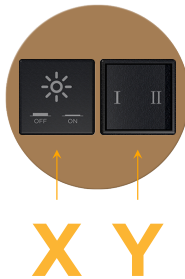

Bezel Finish: **SOLID BRONZE**

Custom Finishes Available M-POWER-2T-XY-BZRND(2)

Features:

Module/Port Options:

- A** Tamper Resistant AC Receptacle
- E** USB-A & USB-C (20W)
- M** Double USB-A (Fast Charging Ports - 18W)
- H** HDMI
- 6** CAT 6
- 12** RJ 12
- X** Switched AC
- Y** 3-Way Switch (Low Voltage)
- V** USB-C (45W High Speed Charging Port)
- S** USB-C (25W High Speed Charging Port)
- R** Switched AC (Rocker Switch)
- D** Dimmer Switch

Plug:

Supplied with Low Profile Flat 45° Angle 120 VAC Plug

Optional Standard Straight 120 VAC Plug

Optional Straight 120 VAC Pass-through Plug

- CLEAN, COMPACT DESIGN
- STREAMLINED
- LOW PROFILE
- SIDE-EXITING CORDS
- PLUG & PLAY
- 6' AC CORD & PLUG (FLAT PLUG STANDARD)
- CUSTOMIZABLE CONFIGURATIONS AND FINISHES
- UL LISTED FOR MOUNTING IN FURNITURE
- 15A