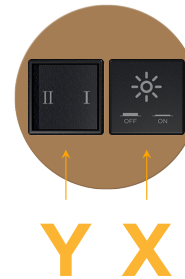

Bezel Finish: **SOLID BRONZE**

Custom Finishes Available M-POWER-2T-XY-BZRND(2)

Features:

Module/Port Options:

- A** Tamper Resistant AC Receptacle
- E** USB-A & USB-C (20W)
- M** Double USB-A (Fast Charging Ports - 18W)
- H** HDMI
- 6** CAT 6
- 12** RJ 12
- X** Switched AC
- Y** 3-Way Switch (Low Voltage)
- V** USB-C (45W High Speed Charging Port)
- S** USB-C (25W High Speed Charging Port)
- R** Switched AC (Rocker Switch)
- D** Dimmer Switch