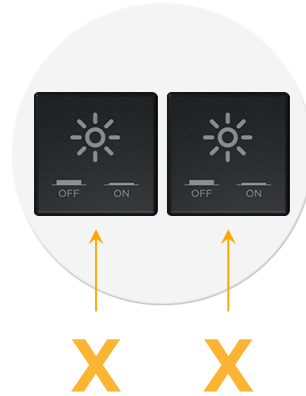

M-POWER-2T

AC POWER & DATA CONNECTIVITY SOLUTION

M-POWER-2T-XX-WRND5B

Distributed by

Mormax Company, Inc.

8 Westchester Plaza

Elmsford, NY 10523

914-699-0101

sales@mormax.com

mormax.com

Metro Light & Power's line of power & data solutions offers sophisticated design elements combined with greater ease of installation. Streamlined and low-profile, enhanced by side-exiting cords, our outlets advance the industry with their cutting edge look and feel. We believe flexibility is key, and we provide a variety of mounting options, including the ability to mount in limited spaces. Our outlets are available in many finishes and configurations, in addition to a custom color and finish capability for our clients.

Bezel Finish: **WHITE (ZINC/STEEL)**

Custom Finishes Available M-POWER-2T-XX-WRND5B

Features:

Module/Port Options:

- A Tamper Resistant AC Receptacle
- E USB-A & USB-C (20W)
- M Double USB-A (Fast Charging Ports - 18W)
- H HDMI
- 6 CAT 6
- 12 RJ 12
- X Switched AC
- Y 3-Way Switch (Low Voltage)
- V USB-C (45W High Speed Charging Port)
- S USB-C (25W High Speed Charging Port)
- R Switched AC (Rocker Switch)
- D Dimmer Switch

Plug:

Supplied with Low Profile Flat 45° Angle 120 VAC Plug

Optional Standard Straight 120 VAC Plug

Optional Straight 120 VAC Pass-through Plug

- CLEAN, COMPACT DESIGN
- STREAMLINED
- LOW PROFILE
- SIDE-EXITING CORDS
- PLUG & PLAY
- 6' AC CORD & PLUG (FLAT PLUG STANDARD)
- CUSTOMIZABLE CONFIGURATIONS AND FINISHES
- UL LISTED FOR MOUNTING IN FURNITURE
- 15A