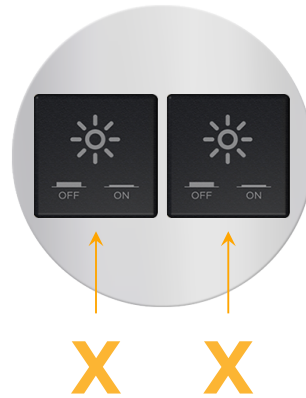

Bezel Finish: **STAINLESS STEEL MIRROR FINISH**

Custom Finishes Available M-POWER-2T-XX-SS8RNDB

Features:

Module/Port Options:

- A Tamper Resistant AC Receptacle
- E USB-A & USB-C (20W)
- M Double USB-A (Fast Charging Ports - 18W)
- H HDMI
- 6 CAT 6
- 12 RJ 12
- X Switched AC
- Y 3-Way Switch (Low Voltage)
- V USB-C (45W High Speed Charging Port)
- S USB-C (25W High Speed Charging Port)
- R Switched AC (Rocker Switch)
- D Dimmer Switch

Plug:

Supplied with Low Profile Flat 45° Angle 120 VAC Plug

Optional Standard Straight 120 VAC Plug

Optional Straight 120 VAC Pass-through Plug

- CLEAN, COMPACT DESIGN
- STREAMLINED
- LOW PROFILE
- SIDE-EXITING CORDS
- PLUG & PLAY
- 6' AC CORD & PLUG (FLAT PLUG STANDARD)
- CUSTOMIZABLE CONFIGURATIONS AND FINISHES
- UL LISTED FOR MOUNTING IN FURNITURE
- 15A