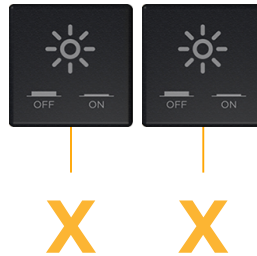

Features:

Module/Port Options:

- **A** Tamper Resistant AC Receptacle
- **E** USB-A & USB-C (20W)
- **M** Double USB-A (Fast Charging Ports - 18W)
- **H** HDMI
- **6** CAT 6
- **12** RJ 12
- **X** Switched AC
- **Y** 3-Way Switch (Low Voltage)
- **V** USB-C (45W High Speed Charging Port)
- **S** USB-C (25W High Speed Charging Port)
- **R** Switched AC (Rocker Switch)
- **D** Dimmer Switch

Plug:

Supplied with Low Profile Flat 45° Angle 120 VAC Plug

Optional Standard Straight 120 VAC Plug

Optional Straight 120 VAC Pass-through Plug

- CLEAN, COMPACT DESIGN
- STREAMLINED
- LOW PROFILE
- SIDE-EXITING CORDS
- PLUG & PLAY
- 6' AC CORD & PLUG (FLAT PLUG STANDARD)
- CUSTOMIZABLE CONFIGURATIONS AND FINISHES
- UL LISTED FOR MOUNTING IN FURNITURE
- 15A