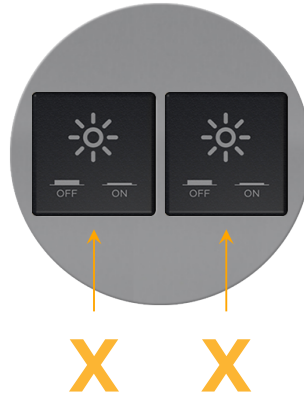

Bezel Finish: **MAGNESIUM (ZINC/STEEL)**

Custom Finishes Available M-POWER-2T-XX-MRNDSB

Features:

Module/Port Options:

- A Tamper Resistant AC Receptacle
- E USB-A & USB-C (20W)
- M Double USB-A (Fast Charging Ports - 18W)
- H HDMI
- 6 CAT 6
- 12 RJ 12
- X Switched AC
- Y 3-Way Switch (Low Voltage)
- V USB-C (45W High Speed Charging Port)
- S USB-C (25W High Speed Charging Port)
- R Switched AC (Rocker Switch)
- D Dimmer Switch

Plug:

Supplied with Low Profile Flat 45° Angle 120 VAC Plug

Optional Standard Straight 120 VAC Plug

Optional Straight 120 VAC Pass-through Plug

- CLEAN, COMPACT DESIGN
- STREAMLINED
- LOW PROFILE
- SIDE-EXITING CORDS
- PLUG & PLAY
- 6' AC CORD & PLUG (FLAT PLUG STANDARD)
- CUSTOMIZABLE CONFIGURATIONS AND FINISHES
- UL LISTED FOR MOUNTING IN FURNITURE
- 15A