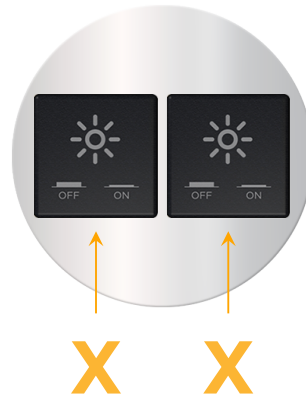

Bezel Finish: **CHROME (ZINC/STEEL)**

Custom Finishes Available M-POWER-2T-XX-CRRNDSB

Features:

Module/Port Options:

- A Tamper Resistant AC Receptacle
- E USB-A & USB-C (20W)
- M Double USB-A (Fast Charging Ports - 18W)
- H HDMI
- 6 CAT 6
- 12 RJ 12
- X Switched AC
- Y 3-Way Switch (Low Voltage)
- V USB-C (45W High Speed Charging Port)
- S USB-C (25W High Speed Charging Port)
- R Switched AC (Rocker Switch)
- D Dimmer Switch

Plug:

Supplied with Low Profile Flat 45° Angle 120 VAC Plug

Optional Standard Straight 120 VAC Plug

Optional Straight 120 VAC Pass-through Plug

- CLEAN, COMPACT DESIGN
- STREAMLINED
- LOW PROFILE
- SIDE-EXITING CORDS
- PLUG & PLAY
- 6' AC CORD & PLUG (FLAT PLUG STANDARD)
- CUSTOMIZABLE CONFIGURATIONS AND FINISHES
- UL LISTED FOR MOUNTING IN FURNITURE
- 15A