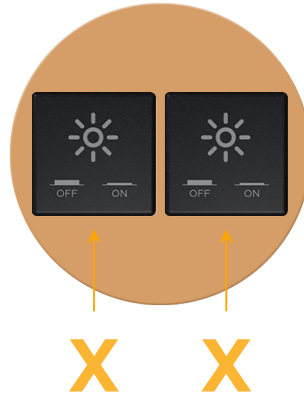

M-POWER-2T

AC POWER & DATA CONNECTIVITY SOLUTION

M-POWER-2T-XX-CRNCB

Distributed by

Mormax Company, Inc.

8 Westchester Plaza

Elmsford, NY 10523

914-699-0101

sales@mormax.com

mormax.com

Metro Light & Power's line of power & data solutions offers sophisticated design elements combined with greater ease of installation. Streamlined and low-profile, enhanced by side-exiting cords, our outlets advance the industry with their cutting edge look and feel. We believe flexibility is key, and we provide a variety of mounting options, including the ability to mount in limited spaces. Our outlets are available in many finishes and configurations, in addition to a custom color and finish capability for our clients.

Bezel Finish: **SOLID COPPER**

Custom Finishes Available M-POWER-2T-XX-CRNCB

Features:

Module/Port Options:

- A Tamper Resistant AC Receptacle
- E USB-A & USB-C (20W)
- M Double USB-A (Fast Charging Ports - 18W)
- H HDMI
- 6 CAT 6
- 12 RJ 12
- X Switched AC
- Y 3-Way Switch (Low Voltage)
- V USB-C (45W High Speed Charging Port)
- S USB-C (25W High Speed Charging Port)
- R Switched AC (Rocker Switch)
- D Dimmer Switch

Plug:

Supplied with Low Profile Flat 45° Angle 120 VAC Plug

Optional Standard Straight 120 VAC Plug

Optional Straight 120 VAC Pass-through Plug

- CLEAN, COMPACT DESIGN
- STREAMLINED
- LOW PROFILE
- SIDE-EXITING CORDS
- PLUG & PLAY
- 6' AC CORD & PLUG (FLAT PLUG STANDARD)
- CUSTOMIZABLE CONFIGURATIONS AND FINISHES
- UL LISTED FOR MOUNTING IN FURNITURE
- 15A