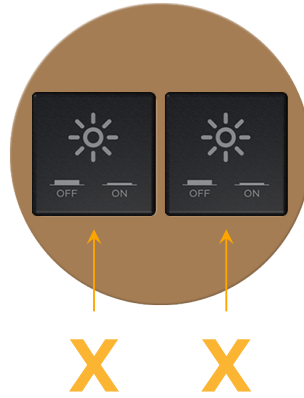

M-POWER-2T

AC POWER & DATA CONNECTIVITY SOLUTION

M-POWER-2T-XX-BZRND

Distributed by

Mormax Company, Inc.

8 Westchester Plaza

Elmsford, NY 10523

914-699-0101

sales@mormax.com

mormax.com

Metro Light & Power's line of power & data solutions offers sophisticated design elements combined with greater ease of installation. Streamlined and low-profile, enhanced by side-exiting cords, our outlets advance the industry with their cutting edge look and feel. We believe flexibility is key, and we provide a variety of mounting options, including the ability to mount in limited spaces. Our outlets are available in many finishes and configurations, in addition to a custom color and finish capability for our clients.

Bezel Finish: **SOLID BRONZE**

Custom Finishes Available M-POWER-2T-XX-BZRND

Features:

Module/Port Options:

- A Tamper Resistant AC Receptacle
- E USB-A & USB-C (20W)
- M Double USB-A (Fast Charging Ports - 18W)
- H HDMI
- 6 CAT 6
- 12 RJ 12
- X Switched AC
- Y 3-Way Switch (Low Voltage)
- V USB-C (45W High Speed Charging Port)
- S USB-C (25W High Speed Charging Port)
- R Switched AC (Rocker Switch)
- D Dimmer Switch

Plug:

Supplied with Low Profile Flat 45° Angle 120 VAC Plug

Optional Standard Straight 120 VAC Plug

Optional Straight 120 VAC Pass-through Plug

- CLEAN, COMPACT DESIGN
- STREAMLINED
- LOW PROFILE
- SIDE-EXITING CORDS
- PLUG & PLAY
- 6' AC CORD & PLUG (FLAT PLUG STANDARD)
- CUSTOMIZABLE CONFIGURATIONS AND FINISHES
- UL LISTED FOR MOUNTING IN FURNITURE
- 15A