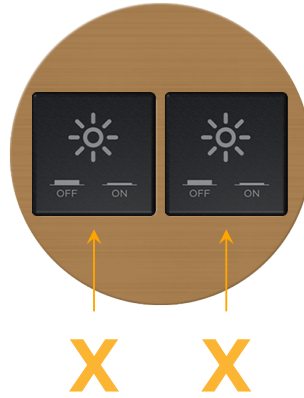

Bezel Finish: **SOLID BRONZE BRUSHED**

Custom Finishes Available M-POWER-2T-XX-BZ4RNDB

Features:

Module/Port Options:

- A Tamper Resistant AC Receptacle
- E USB-A & USB-C (20W)
- M Double USB-A (Fast Charging Ports - 18W)
- H HDMI
- 6 CAT 6
- 12 RJ 12
- X Switched AC
- Y 3-Way Switch (Low Voltage)
- V USB-C (45W High Speed Charging Port)
- S USB-C (25W High Speed Charging Port)
- R Switched AC (Rocker Switch)
- D Dimmer Switch

Plug:

Supplied with Low Profile Flat 45° Angle 120 VAC Plug

Optional Standard Straight 120 VAC Plug

Optional Straight 120 VAC Pass-through Plug

- CLEAN, COMPACT DESIGN
- STREAMLINED
- LOW PROFILE
- SIDE-EXITING CORDS
- PLUG & PLAY
- 6' AC CORD & PLUG (FLAT PLUG STANDARD)
- CUSTOMIZABLE CONFIGURATIONS AND FINISHES
- UL LISTED FOR MOUNTING IN FURNITURE
- 15A