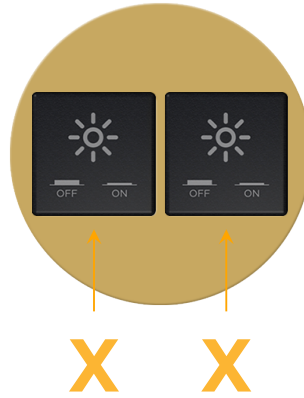

M-POWER-2T

AC POWER & DATA CONNECTIVITY SOLUTION

M-POWER-2T-XX-BRRNDB

Distributed by

Mormax Company, Inc.

8 Westchester Plaza

Elmsford, NY 10523

914-699-0101

sales@mormax.com

mormax.com

Metro Light & Power's line of power & data solutions offers sophisticated design elements combined with greater ease of installation. Streamlined and low-profile, enhanced by side-exiting cords, our outlets advance the industry with their cutting edge look and feel. We believe flexibility is key, and we provide a variety of mounting options, including the ability to mount in limited spaces. Our outlets are available in many finishes and configurations, in addition to a custom color and finish capability for our clients.

Bezel Finish: **SOLID BRASS**

Custom Finishes Available M-POWER-2T-XX-BRRNDB

Features:

Module/Port Options:

- A Tamper Resistant AC Receptacle
- E USB-A & USB-C (20W)
- M Double USB-A (Fast Charging Ports - 18W)
- H HDMI
- 6 CAT 6
- 12 RJ 12
- X Switched AC
- Y 3-Way Switch (Low Voltage)
- V USB-C (45W High Speed Charging Port)
- S USB-C (25W High Speed Charging Port)
- R Switched AC (Rocker Switch)
- D Dimmer Switch

Plug:

Supplied with Low Profile Flat 45° Angle 120 VAC Plug

Optional Standard Straight 120 VAC Plug

Optional Straight 120 VAC Pass-through Plug

- CLEAN, COMPACT DESIGN
- STREAMLINED
- LOW PROFILE
- SIDE-EXITING CORDS
- PLUG & PLAY
- 6' AC CORD & PLUG (FLAT PLUG STANDARD)
- CUSTOMIZABLE CONFIGURATIONS AND FINISHES
- UL LISTED FOR MOUNTING IN FURNITURE
- 15A