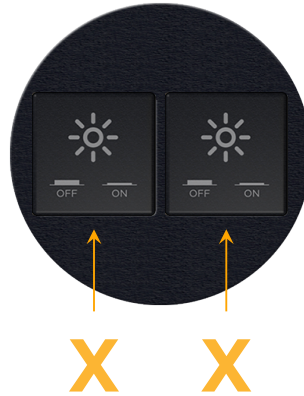

M-POWER-2T

AC POWER & DATA CONNECTIVITY SOLUTION

M-POWER-2T-XX-BRND5B

Distributed by

Mormax Company, Inc.

8 Westchester Plaza

Elmsford, NY 10523

914-699-0101

sales@mormax.com

mormax.com

Metro Light & Power's line of power & data solutions offers sophisticated design elements combined with greater ease of installation. Streamlined and low-profile, enhanced by side-exiting cords, our outlets advance the industry with their cutting edge look and feel. We believe flexibility is key, and we provide a variety of mounting options, including the ability to mount in limited spaces. Our outlets are available in many finishes and configurations, in addition to a custom color and finish capability for our clients.

Bezel Finish: **BLACK (ZINC/STEEL)**

Custom Finishes Available M-POWER-2T-XX-BRND5B

Features:

Module/Port Options:

- A Tamper Resistant AC Receptacle
- E USB-A & USB-C (20W)
- M Double USB-A (Fast Charging Ports - 18W)
- H HDMI
- 6 CAT 6
- 12 RJ 12
- X Switched AC
- Y 3-Way Switch (Low Voltage)
- V USB-C (45W High Speed Charging Port)
- S USB-C (25W High Speed Charging Port)
- R Switched AC (Rocker Switch)
- D Dimmer Switch

Plug:

Supplied with Low Profile Flat 45° Angle 120 VAC Plug

Optional Standard Straight 120 VAC Plug

Optional Straight 120 VAC Pass-through Plug

- CLEAN, COMPACT DESIGN
- STREAMLINED
- LOW PROFILE
- SIDE-EXITING CORDS
- PLUG & PLAY
- 6' AC CORD & PLUG (FLAT PLUG STANDARD)
- CUSTOMIZABLE CONFIGURATIONS AND FINISHES
- UL LISTED FOR MOUNTING IN FURNITURE
- 15A