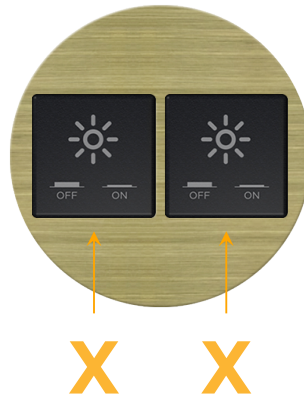

M-POWER-2T

AC POWER & DATA CONNECTIVITY SOLUTION

M-POWER-2T-XX-BRARNDSB

Distributed by

Mormax Company, Inc.

8 Westchester Plaza

Elmsford, NY 10523

914-699-0101

sales@mormax.com

mormax.com

Metro Light & Power's line of power & data solutions offers sophisticated design elements combined with greater ease of installation. Streamlined and low-profile, enhanced by side-exiting cords, our outlets advance the industry with their cutting edge look and feel. We believe flexibility is key, and we provide a variety of mounting options, including the ability to mount in limited spaces. Our outlets are available in many finishes and configurations, in addition to a custom color and finish capability for our clients.

Bezel Finish: **BRASS ANTIQUED (ZINC/STEEL)**

Custom Finishes Available M-POWER-2T-XX-BRARNDSB

Features:

Module/Port Options:

- A Tamper Resistant AC Receptacle
- E USB-A & USB-C (20W)
- M Double USB-A (Fast Charging Ports - 18W)
- H HDMI
- 6 CAT 6
- 12 RJ 12
- X Switched AC
- Y 3-Way Switch (Low Voltage)
- V USB-C (45W High Speed Charging Port)
- S USB-C (25W High Speed Charging Port)
- R Switched AC (Rocker Switch)
- D Dimmer Switch

Plug:

Supplied with Low Profile Flat 45° Angle 120 VAC Plug

Optional Standard Straight 120 VAC Plug

Optional Straight 120 VAC Pass-through Plug

- CLEAN, COMPACT DESIGN
- STREAMLINED
- LOW PROFILE
- SIDE-EXITING CORDS
- PLUG & PLAY
- 6' AC CORD & PLUG (FLAT PLUG STANDARD)
- CUSTOMIZABLE CONFIGURATIONS AND FINISHES
- UL LISTED FOR MOUNTING IN FURNITURE
- 15A