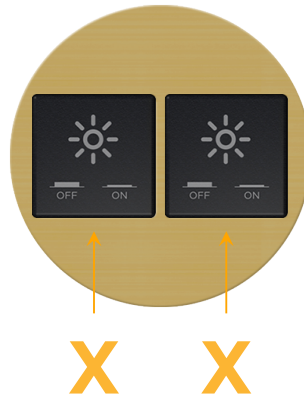

M-POWER-2T

AC POWER & DATA CONNECTIVITY SOLUTION

M-POWER-2T-XX-BR4RNDB

Distributed by

Mormax Company, Inc.

8 Westchester Plaza

Elmsford, NY 10523

914-699-0101

sales@mormax.com

mormax.com

Metro Light & Power's line of power & data solutions offers sophisticated design elements combined with greater ease of installation. Streamlined and low-profile, enhanced by side-exiting cords, our outlets advance the industry with their cutting edge look and feel. We believe flexibility is key, and we provide a variety of mounting options, including the ability to mount in limited spaces. Our outlets are available in many finishes and configurations, in addition to a custom color and finish capability for our clients.

Bezel Finish: **SOLID BRASS BRUSHED**

Custom Finishes Available M-POWER-2T-XX-BR4RNDB

Features:

Module/Port Options:

- A Tamper Resistant AC Receptacle
- E USB-A & USB-C (20W)
- M Double USB-A (Fast Charging Ports - 18W)
- H HDMI
- 6 CAT 6
- 12 RJ 12
- X Switched AC
- Y 3-Way Switch (Low Voltage)
- V USB-C (45W High Speed Charging Port)
- S USB-C (25W High Speed Charging Port)
- R Switched AC (Rocker Switch)
- D Dimmer Switch

Plug:

Supplied with Low Profile Flat 45° Angle 120 VAC Plug

Optional Standard Straight 120 VAC Plug

Optional Straight 120 VAC Pass-through Plug

- CLEAN, COMPACT DESIGN
- STREAMLINED
- LOW PROFILE
- SIDE-EXITING CORDS
- PLUG & PLAY
- 6' AC CORD & PLUG (FLAT PLUG STANDARD)
- CUSTOMIZABLE CONFIGURATIONS AND FINISHES
- UL LISTED FOR MOUNTING IN FURNITURE
- 15A