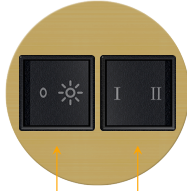

Bezel Finish: **SOLID BRASS BRUSHED**

Custom Finishes Available M-POWER-2T-RY-BR4RNDB(2)

**RY**

**YR**

Features:

**Module/Port Options:**

- A** Tamper Resistant AC Receptacle
- E** USB-A & USB-C (20W)
- M** Double USB-A (Fast Charging Ports - 18W)
- H** HDMI
- 6** CAT 6
- 12** RJ 12
- X** Switched AC
- Y** 3-Way Switch (Low Voltage)
- V** USB-C (45W High Speed Charging Port)
- S** USB-C (25W High Speed Charging Port)
- R** Switched AC (Rocker Switch)
- D** Dimmer Switch