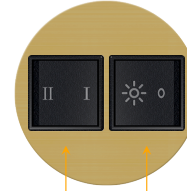

Bezel Finish: **SOLID BRASS BRUSHED**

Custom Finishes Available M-POWER-2T-RY-BR4RNDB(2)

**RY**

**YR**

Features:

**Module/Port Options:**

- A** Tamper Resistant AC Receptacle
- E** USB-A & USB-C (20W)
- M** Double USB-A (Fast Charging Ports - 18W)
- H** HDMI
- 6** CAT 6
- 12** RJ 12
- X** Switched AC
- Y** 3-Way Switch (Low Voltage)
- V** USB-C (45W High Speed Charging Port)
- S** USB-C (25W High Speed Charging Port)
- R** Switched AC (Rocker Switch)
- D** Dimmer Switch