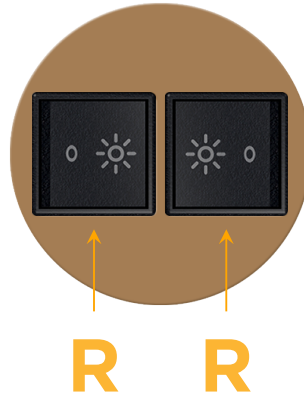

Bezel Finish: **SOLID BRONZE**

Custom Finishes Available M-POWER-2T-RR-BZRNDB

Features:

Module/Port Options:

- A Tamper Resistant AC Receptacle
- E USB-A & USB-C (20W)
- M Double USB-A (Fast Charging Ports - 18W)
- H HDMI
- 6 CAT 6
- 12 RJ 12
- X Switched AC
- Y 3-Way Switch (Low Voltage)
- V USB-C (45W High Speed Charging Port)
- S USB-C (25W High Speed Charging Port)
- R Switched AC (Rocker Switch)
- D Dimmer Switch

Plug:

Supplied with Low Profile Flat 45° Angle 120 VAC Plug

Optional Standard Straight 120 VAC Plug

Optional Straight 120 VAC Pass-through Plug

- CLEAN, COMPACT DESIGN
- STREAMLINED
- LOW PROFILE
- SIDE-EXITING CORDS
- PLUG & PLAY
- 6' AC CORD & PLUG (FLAT PLUG STANDARD)
- CUSTOMIZABLE CONFIGURATIONS AND FINISHES
- UL LISTED FOR MOUNTING IN FURNITURE
- 15A