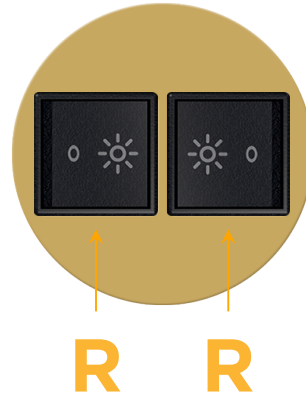

Bezel Finish: **SOLID BRASS**

Custom Finishes Available M-POWER-2T-RR-BRRNDB

Features:

Module/Port Options:

- A Tamper Resistant AC Receptacle
- E USB-A & USB-C (20W)
- M Double USB-A (Fast Charging Ports - 18W)
- H HDMI
- 6 CAT 6
- 12 RJ 12
- X Switched AC
- Y 3-Way Switch (Low Voltage)
- V USB-C (45W High Speed Charging Port)
- S USB-C (25W High Speed Charging Port)
- R Switched AC (Rocker Switch)
- D Dimmer Switch

Plug:

Supplied with Low Profile Flat 45° Angle 120 VAC Plug

Optional Standard Straight 120 VAC Plug

Optional Straight 120 VAC Pass-through Plug

- CLEAN, COMPACT DESIGN
- STREAMLINED
- LOW PROFILE
- SIDE-EXITING CORDS
- PLUG & PLAY
- 6' AC CORD & PLUG (FLAT PLUG STANDARD)
- CUSTOMIZABLE CONFIGURATIONS AND FINISHES
- UL LISTED FOR MOUNTING IN FURNITURE
- 15A