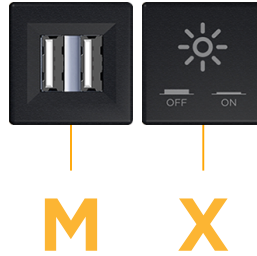

Features:

Module/Port Options:

- **A** Tamper Resistant AC Receptacle
- **E** USB-A & USB-C (20W)
- **M** Double USB-A (Fast Charging Ports - 18W)
- **H** HDMI
- **6** CAT 6
- **12** RJ 12
- **X** Switched AC
- **Y** 3-Way Switch (Low Voltage)
- **V** USB-C (45W High Speed Charging Port)
- **S** USB-C (25W High Speed Charging Port)
- **R** Switched AC (Rocker Switch)
- **D** Dimmer Switch

Plug:

Supplied with Low Profile Flat 45° Angle 120 VAC Plug

Optional Standard Straight 120 VAC Plug

Optional Straight 120 VAC Pass-through Plug

- CLEAN, COMPACT DESIGN
- STREAMLINED
- LOW PROFILE
- SIDE-EXITING CORDS
- PLUG & PLAY
- 6' AC CORD & PLUG (FLAT PLUG STANDARD)
- CUSTOMIZABLE CONFIGURATIONS AND FINISHES
- UL LISTED FOR MOUNTING IN FURNITURE
- 15A