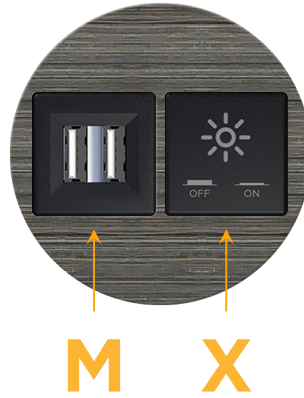

Bezel Finish: **GUNMETAL (ZINC/STEEL)**

Custom Finishes Available M-POWER-2T-MX-S3RND5B

Features:

**Module/Port Options:**

- A** Tamper Resistant AC Receptacle
- E** USB-A & USB-C (20W)
- M** Double USB-A (Fast Charging Ports - 18W)
- H** HDMI
- 6** CAT 6
- 12** RJ 12
- X** Switched AC
- Y** 3-Way Switch (Low Voltage)
- V** USB-C (45W High Speed Charging Port)
- S** USB-C (25W High Speed Charging Port)
- R** Switched AC (Rocker Switch)
- D** Dimmer Switch