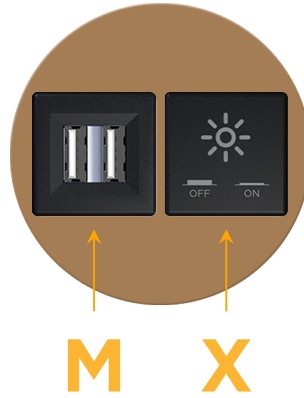

Bezel Finish: **SOLID BRONZE**

Custom Finishes Available M-POWER-2T-MX-BZRND

Features:

Module/Port Options:

- A Tamper Resistant AC Receptacle
- E USB-A & USB-C (20W)
- M Double USB-A (Fast Charging Ports - 18W)
- H HDMI
- 6 CAT 6
- 12 RJ 12
- X Switched AC
- Y 3-Way Switch (Low Voltage)
- V USB-C (45W High Speed Charging Port)
- S USB-C (25W High Speed Charging Port)
- R Switched AC (Rocker Switch)
- D Dimmer Switch

Plug:

Supplied with Low Profile Flat 45° Angle 120 VAC Plug

Optional Standard Straight 120 VAC Plug

Optional Straight 120 VAC Pass-through Plug

- CLEAN, COMPACT DESIGN
- STREAMLINED
- LOW PROFILE
- SIDE-EXITING CORDS
- PLUG & PLAY
- 6' AC CORD & PLUG (FLAT PLUG STANDARD)
- CUSTOMIZABLE CONFIGURATIONS AND FINISHES
- UL LISTED FOR MOUNTING IN FURNITURE
- 15A