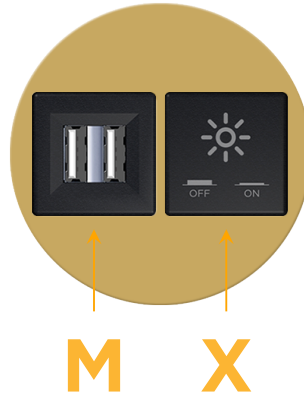

M-POWER-2T

AC POWER & DATA CONNECTIVITY SOLUTION

M-POWER-2T-MX-BRRNDB

Distributed by

Mormax Company, Inc.

8 Westchester Plaza

Elmsford, NY 10523

914-699-0101

sales@mormax.com

mormax.com

Metro Light & Power's line of power & data solutions offers sophisticated design elements combined with greater ease of installation. Streamlined and low-profile, enhanced by side-exiting cords, our outlets advance the industry with their cutting edge look and feel. We believe flexibility is key, and we provide a variety of mounting options, including the ability to mount in limited spaces. Our outlets are available in many finishes and configurations, in addition to a custom color and finish capability for our clients.

Bezel Finish: **SOLID BRASS**

Custom Finishes Available M-POWER-2T-MX-BRRNDB

Features:

Module/Port Options:

- A Tamper Resistant AC Receptacle
- E USB-A & USB-C (20W)
- M Double USB-A (Fast Charging Ports - 18W)
- H HDMI
- 6 CAT 6
- 12 RJ 12
- X Switched AC
- Y 3-Way Switch (Low Voltage)
- V USB-C (45W High Speed Charging Port)
- S USB-C (25W High Speed Charging Port)
- R Switched AC (Rocker Switch)
- D Dimmer Switch

Plug:

Supplied with Low Profile Flat 45° Angle 120 VAC Plug

Optional Standard Straight 120 VAC Plug

Optional Straight 120 VAC Pass-through Plug

- CLEAN, COMPACT DESIGN
- STREAMLINED
- LOW PROFILE
- SIDE-EXITING CORDS
- PLUG & PLAY
- 6' AC CORD & PLUG (FLAT PLUG STANDARD)
- CUSTOMIZABLE CONFIGURATIONS AND FINISHES
- UL LISTED FOR MOUNTING IN FURNITURE
- 15A