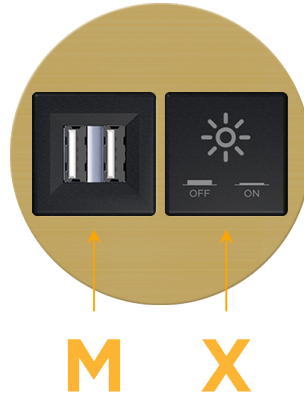

M-POWER-2T

AC POWER & DATA CONNECTIVITY SOLUTION

M-POWER-2T-MX-BR4RNDB

Distributed by

Mormax Company, Inc.

8 Westchester Plaza

Elmsford, NY 10523

914-699-0101

sales@mormax.com

mormax.com

Metro Light & Power's line of power & data solutions offers sophisticated design elements combined with greater ease of installation. Streamlined and low-profile, enhanced by side-exiting cords, our outlets advance the industry with their cutting edge look and feel. We believe flexibility is key, and we provide a variety of mounting options, including the ability to mount in limited spaces. Our outlets are available in many finishes and configurations, in addition to a custom color and finish capability for our clients.

Bezel Finish: **SOLID BRASS BRUSHED**

Custom Finishes Available M-POWER-2T-MX-BR4RNDB

Features:

Module/Port Options:

- A Tamper Resistant AC Receptacle
- E USB-A & USB-C (20W)
- M Double USB-A (Fast Charging Ports - 18W)
- H HDMI
- 6 CAT 6
- 12 RJ 12
- X Switched AC
- Y 3-Way Switch (Low Voltage)
- V USB-C (45W High Speed Charging Port)
- S USB-C (25W High Speed Charging Port)
- R Switched AC (Rocker Switch)
- D Dimmer Switch

Plug:

Supplied with Low Profile Flat 45° Angle 120 VAC Plug

Optional Standard Straight 120 VAC Plug

Optional Straight 120 VAC Pass-through Plug

- CLEAN, COMPACT DESIGN
- STREAMLINED
- LOW PROFILE
- SIDE-EXITING CORDS
- PLUG & PLAY
- 6' AC CORD & PLUG (FLAT PLUG STANDARD)
- CUSTOMIZABLE CONFIGURATIONS AND FINISHES
- UL LISTED FOR MOUNTING IN FURNITURE
- 15A