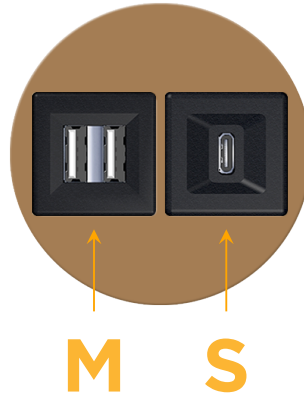

M-POWER-2T

AC POWER & DATA CONNECTIVITY SOLUTION

M-POWER-2T-MS-BZRND8

Distributed by

Mormax Company, Inc.

8 Westchester Plaza

Elmsford, NY 10523

914-699-0101

sales@mormax.com

mormax.com

Metro Light & Power's line of power & data solutions offers sophisticated design elements combined with greater ease of installation. Streamlined and low-profile, enhanced by side-exiting cords, our outlets advance the industry with their cutting edge look and feel. We believe flexibility is key, and we provide a variety of mounting options, including the ability to mount in limited spaces. Our outlets are available in many finishes and configurations, in addition to a custom color and finish capability for our clients.

Bezel Finish: **SOLID BRONZE**

Custom Finishes Available M-POWER-2T-MS-BZRND8

Features:

Module/Port Options:

- A Tamper Resistant AC Receptacle
- E USB-A & USB-C (20W)
- M Double USB-A (Fast Charging Ports - 18W)
- H HDMI
- 6 CAT 6
- 12 RJ 12
- X Switched AC
- Y 3-Way Switch (Low Voltage)
- V USB-C (45W High Speed Charging Port)
- S USB-C (25W High Speed Charging Port)
- R Switched AC (Rocker Switch)
- D Dimmer Switch

Plug:

Supplied with Low Profile Flat 45° Angle 120 VAC Plug

Optional Standard Straight 120 VAC Plug

Optional Straight 120 VAC Pass-through Plug

- CLEAN, COMPACT DESIGN
- STREAMLINED
- LOW PROFILE
- SIDE-EXITING CORDS
- PLUG & PLAY
- 6' AC CORD & PLUG (FLAT PLUG STANDARD)
- CUSTOMIZABLE CONFIGURATIONS AND FINISHES
- UL LISTED FOR MOUNTING IN FURNITURE
- 15A