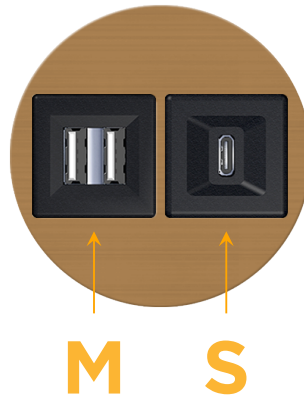

M-POWER-2T

AC POWER & DATA CONNECTIVITY SOLUTION

M-POWER-2T-MS-BZ4RNDB

Distributed by

Mormax Company, Inc.

8 Westchester Plaza

Elmsford, NY 10523

914-699-0101

sales@mormax.com

mormax.com

Metro Light & Power's line of power & data solutions offers sophisticated design elements combined with greater ease of installation. Streamlined and low-profile, enhanced by side-exiting cords, our outlets advance the industry with their cutting edge look and feel. We believe flexibility is key, and we provide a variety of mounting options, including the ability to mount in limited spaces. Our outlets are available in many finishes and configurations, in addition to a custom color and finish capability for our clients.

Bezel Finish: **SOLID BRONZE BRUSHED**

Custom Finishes Available M-POWER-2T-MS-BZ4RNDB

Features:

Module/Port Options:

- A Tamper Resistant AC Receptacle
- E USB-A & USB-C (20W)
- M Double USB-A (Fast Charging Ports - 18W)
- H HDMI
- 6 CAT 6
- 12 RJ 12
- X Switched AC
- Y 3-Way Switch (Low Voltage)
- V USB-C (45W High Speed Charging Port)
- S USB-C (25W High Speed Charging Port)
- R Switched AC (Rocker Switch)
- D Dimmer Switch

Plug:

Supplied with Low Profile Flat 45° Angle 120 VAC Plug

Optional Standard Straight 120 VAC Plug

Optional Straight 120 VAC Pass-through Plug

- CLEAN, COMPACT DESIGN
- STREAMLINED
- LOW PROFILE
- SIDE-EXITING CORDS
- PLUG & PLAY
- 6' AC CORD & PLUG (FLAT PLUG STANDARD)
- CUSTOMIZABLE CONFIGURATIONS AND FINISHES
- UL LISTED FOR MOUNTING IN FURNITURE
- 15A