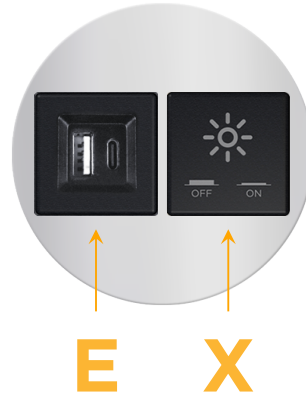

M-POWER-2T

AC POWER & DATA CONNECTIVITY SOLUTION

M-POWER-2T-EX-SS8RNDB

Distributed by

Mormax Company, Inc.

8 Westchester Plaza

Elmsford, NY 10523

914-699-0101

sales@mormax.com

mormax.com

Metro Light & Power's line of power & data solutions offers sophisticated design elements combined with greater ease of installation. Streamlined and low-profile, enhanced by side-exiting cords, our outlets advance the industry with their cutting edge look and feel. We believe flexibility is key, and we provide a variety of mounting options, including the ability to mount in limited spaces. Our outlets are available in many finishes and configurations, in addition to a custom color and finish capability for our clients.

Bezel Finish: **STAINLESS STEEL MIRROR FINISH**

Custom Finishes Available M-POWER-2T-EX-SS8RNDB

Features:

Module/Port Options:

- A Tamper Resistant AC Receptacle
- E USB-A & USB-C (20W)
- M Double USB-A (Fast Charging Ports - 18W)
- H HDMI
- 6 CAT 6
- 12 RJ 12
- X Switched AC
- Y 3-Way Switch (Low Voltage)
- V USB-C (45W High Speed Charging Port)
- S USB-C (25W High Speed Charging Port)
- R Switched AC (Rocker Switch)
- D Dimmer Switch

Plug:

Supplied with Low Profile Flat 45° Angle 120 VAC Plug

Optional Standard Straight 120 VAC Plug

Optional Straight 120 VAC Pass-through Plug

- CLEAN, COMPACT DESIGN
- STREAMLINED
- LOW PROFILE
- SIDE-EXITING CORDS
- PLUG & PLAY
- 6' AC CORD & PLUG (FLAT PLUG STANDARD)
- CUSTOMIZABLE CONFIGURATIONS AND FINISHES
- UL LISTED FOR MOUNTING IN FURNITURE
- 15A