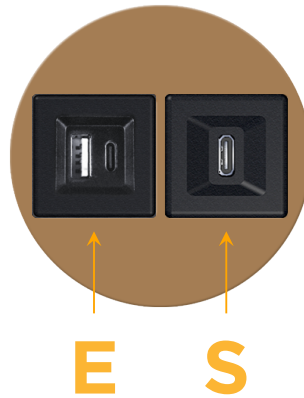

Bezel Finish: **SOLID BRONZE**  
*Custom Finishes Available* M-POWER-2T-ES-BZRND

Features:

**Module/Port Options:**

- A** Tamper Resistant AC Receptacle
- E** USB-A & USB-C (20W)
- M** Double USB-A (Fast Charging Ports - 18W)
- H** HDMI
- 6** CAT 6
- 12** RJ 12
- X** Switched AC
- Y** 3-Way Switch (Low Voltage)
- V** USB-C (45W High Speed Charging Port)
- S** USB-C (25W High Speed Charging Port)
- R** Switched AC (Rocker Switch)
- D** Dimmer Switch

**Plug:**

- Supplied with Low Profile Flat 45° Angle 120 VAC Plug
- Optional Standard Straight 120 VAC Plug
- Optional Straight 120 VAC Pass-through Plug

- CLEAN, COMPACT DESIGN
- STREAMLINED
- LOW PROFILE
- SIDE-EXITING CORDS
- PLUG & PLAY
- 6' AC CORD & PLUG (FLAT PLUG STANDARD)
- CUSTOMIZABLE CONFIGURATIONS AND FINISHES
- UL LISTED FOR MOUNTING IN FURNITURE
- 15A