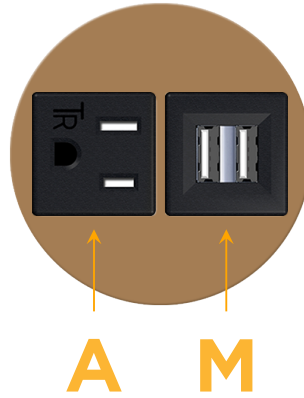

M-POWER-2T

AC POWER & DATA CONNECTIVITY SOLUTION

M-POWER-2T-AM-BZ5RND5B

Distributed by

Mormax Company, Inc.

8 Westchester Plaza

Elmsford, NY 10523

914-699-0101

sales@mormax.com

mormax.com

Metro Light & Power's line of power & data solutions offers sophisticated design elements combined with greater ease of installation. Streamlined and low-profile, enhanced by side-exiting cords, our outlets advance the industry with their cutting edge look and feel. We believe flexibility is key, and we provide a variety of mounting options, including the ability to mount in limited spaces. Our outlets are available in many finishes and configurations, in addition to a custom color and finish capability for our clients.

Bezel Finish: **ARCHITECTURAL BRONZE (ZINC/STEEL)**

Custom Finishes Available M-POWER-2T-AM-BZ5RND5B

Features:

Module/Port Options:

- **A** Tamper Resistant AC Receptacle
- **E** USB-A & USB-C (20W)
- **M** Double USB-A (Fast Charging Ports - 18W)
- **H** HDMI
- **6** CAT 6
- **12** RJ 12
- **X** Switched AC
- **Y** 3-Way Switch (Low Voltage)
- **V** USB-C (45W High Speed Charging Port)
- **S** USB-C (25W High Speed Charging Port)
- **R** Switched AC (Rocker Switch)
- **D** Dimmer Switch

Plug:

Supplied with Low Profile Flat 45° Angle 120 VAC Plug

Optional Standard Straight 120 VAC Plug

Optional Straight 120 VAC Pass-through Plug

- CLEAN, COMPACT DESIGN
- STREAMLINED
- LOW PROFILE
- SIDE-EXITING CORDS
- PLUG & PLAY
- 6' AC CORD & PLUG (FLAT PLUG STANDARD)
- CUSTOMIZABLE CONFIGURATIONS AND FINISHES
- UL LISTED FOR MOUNTING IN FURNITURE
- 15A